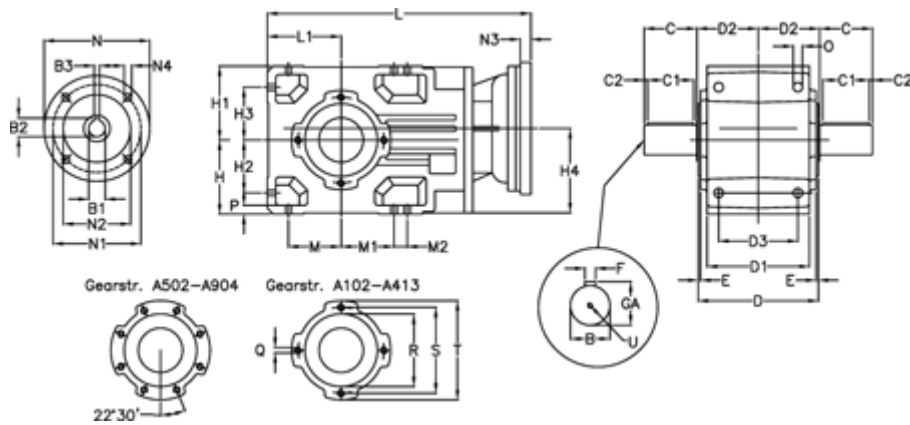

Article number: 29600200942220
 Description: Bevel helical gearbox
 A202UD-9,4-P63B5

Measures

B = 30	D1 = 110	H1 = 80	M2 = 0	Q = M8x15
B1 = 11	D2 = 73	H2 = 60.0	N = 140	R = 95
B2 = 12.8	D3 = 90	H3 = 60.0	N1 = 115	S = 115
B3 = 4	Description = A202UD-xx-P63 B5	H4 = 93.0	N2 = 95	T = 140
C = 60	E = 3.0	L = 306.0	N3 = 0	U = M10x22
C1 = 50	F = 10	L1 = 80	N4 = M8x19	
C2 = 5.0	GA = 33.0	M = 60.0	O = 9.5	
D = 136	H = 80	M1 = 60.0	P = 9	